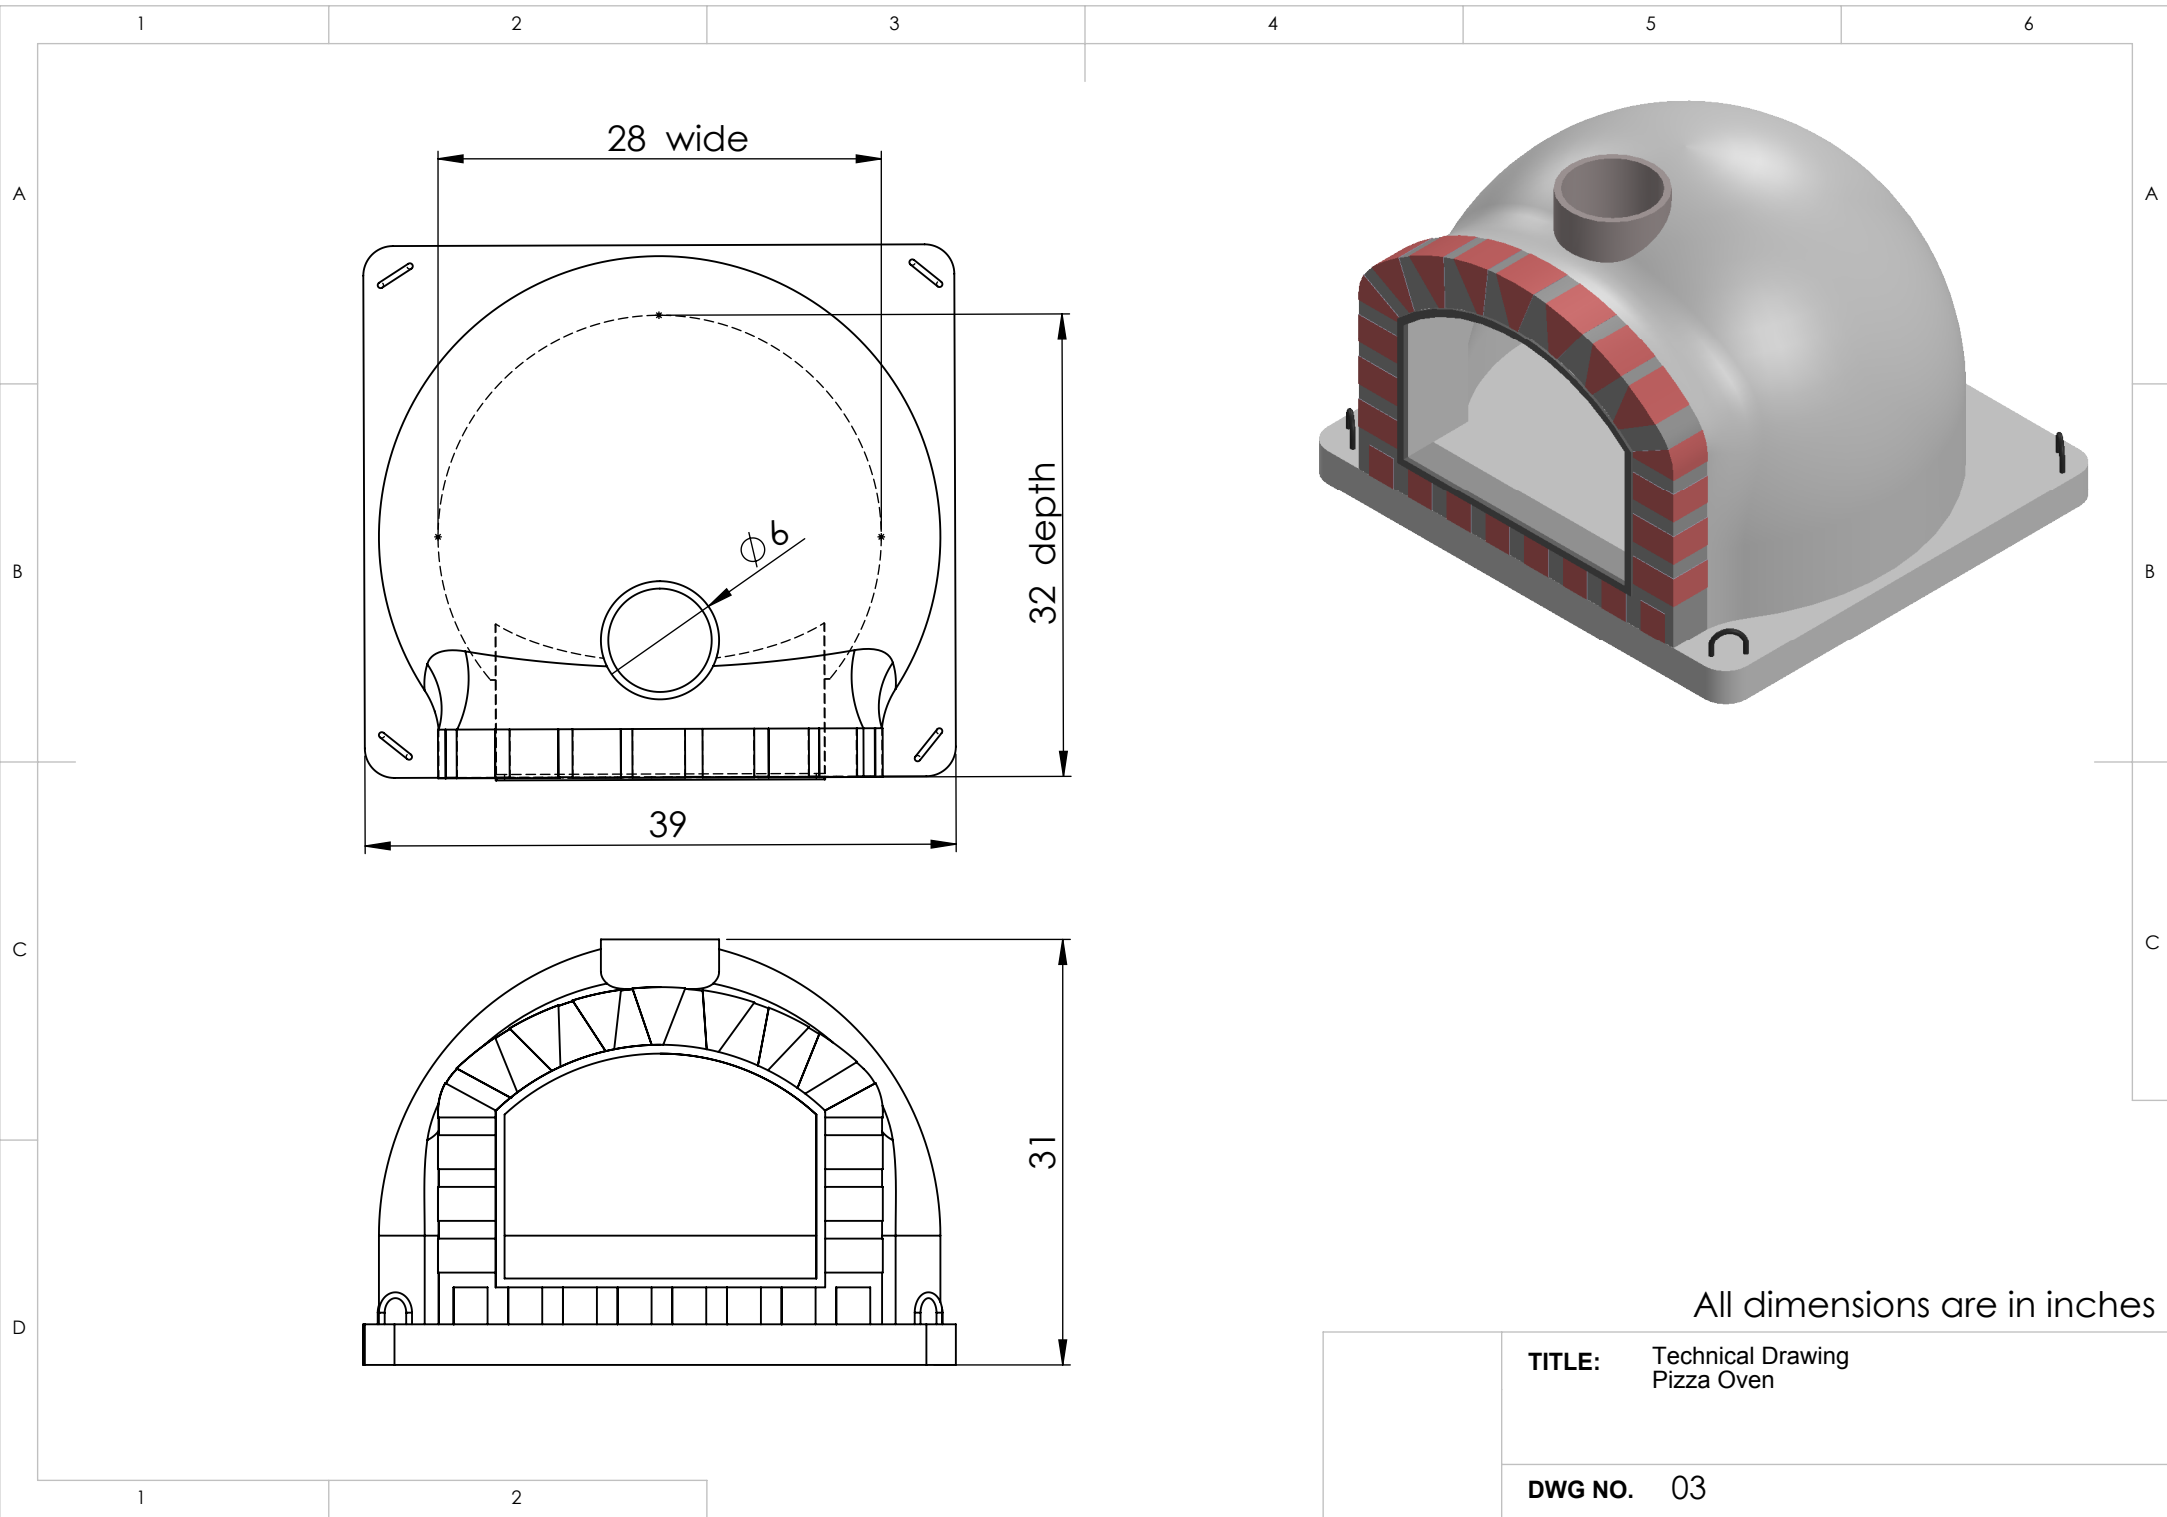

All dimensions are in inches

TITLE: Technical Drawing
Pizza Oven

DWG NO. 01

SECTION C-C
SCALE 1 : 13

All dimensions are in inches

TITLE: Technical Drawing
Pizza Oven

DWG NO. 02

All dimensions are in inches

TITLE: Technical Drawing
Pizza Oven

DWG NO. 03

All dimensions are in inches

TITLE: Technical Drawing
Pizza Oven

DWG NO. 04