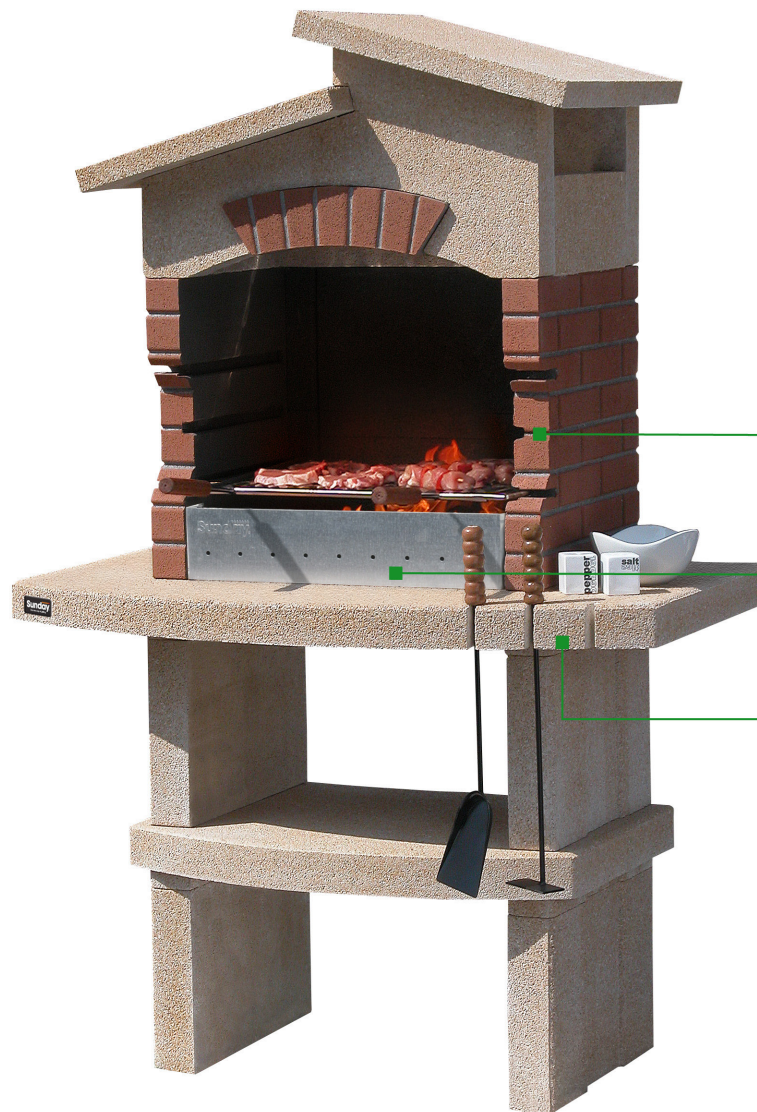

GLASGOW ANTIQUE

- 5710121
8018459114720
- 5710121E
8018459114744
- 6/8
- cm 60x40
Stainless steel grid
- kg 530
- 90X60 H.130
- 45
- 40

- Wood-burning
- Pre-coloured
- EASY FIRE system
- Quick and easy assembly
- Stainless steel steak grill
- ANTIQUE brushed finishing

- 1** Placement for spit.
- 2** Safety embers stop.
- 3** Placement for cooking tools.

The worktop is in "Giallo Mori" ANTIQUE polished.

DECOR BRICK

DIMENSIONS

DESCRIPTION

Barbecue with colored worktop made of high quality refractory materials, complete with chromium plated grill adjustable on two levels. Designed with placement for a SUNDAY® spit. For use with charcoal!