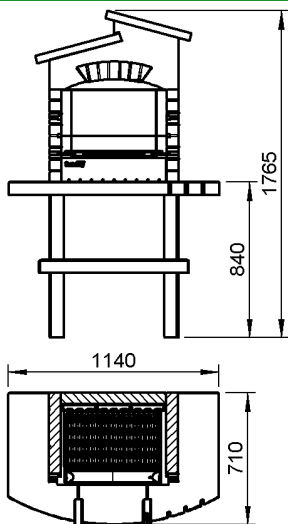

GLASGOW ANTIQUE

- 5710121
8018459114720
- 5710121E
8018459114744
- 6/8
- cm 60x40
Stainless steel grid
- kg 530
- 90X60 H.130
- 45
- 40

- Wood-burning
- Pre-coloured
- EASY FIRE system
- Quick and easy assembly
- Stainless steel steak grill
- ANTIQUE brushed finishing

- 1** Placement for spit.
- 2** Safety embers stop.
- 3** Placement for cooking tools.

The worktop is in "Giallo Mori" ANTIQUE polished.

DECOR BRICK

DIMENSIONS

DESCRIPTION

Barbecue with colored worktop made of high quality refractory materials, complete with chromium plated grill adjustable on two levels. Designed with placement for a SUNDAY® spit. For use with charcoal!