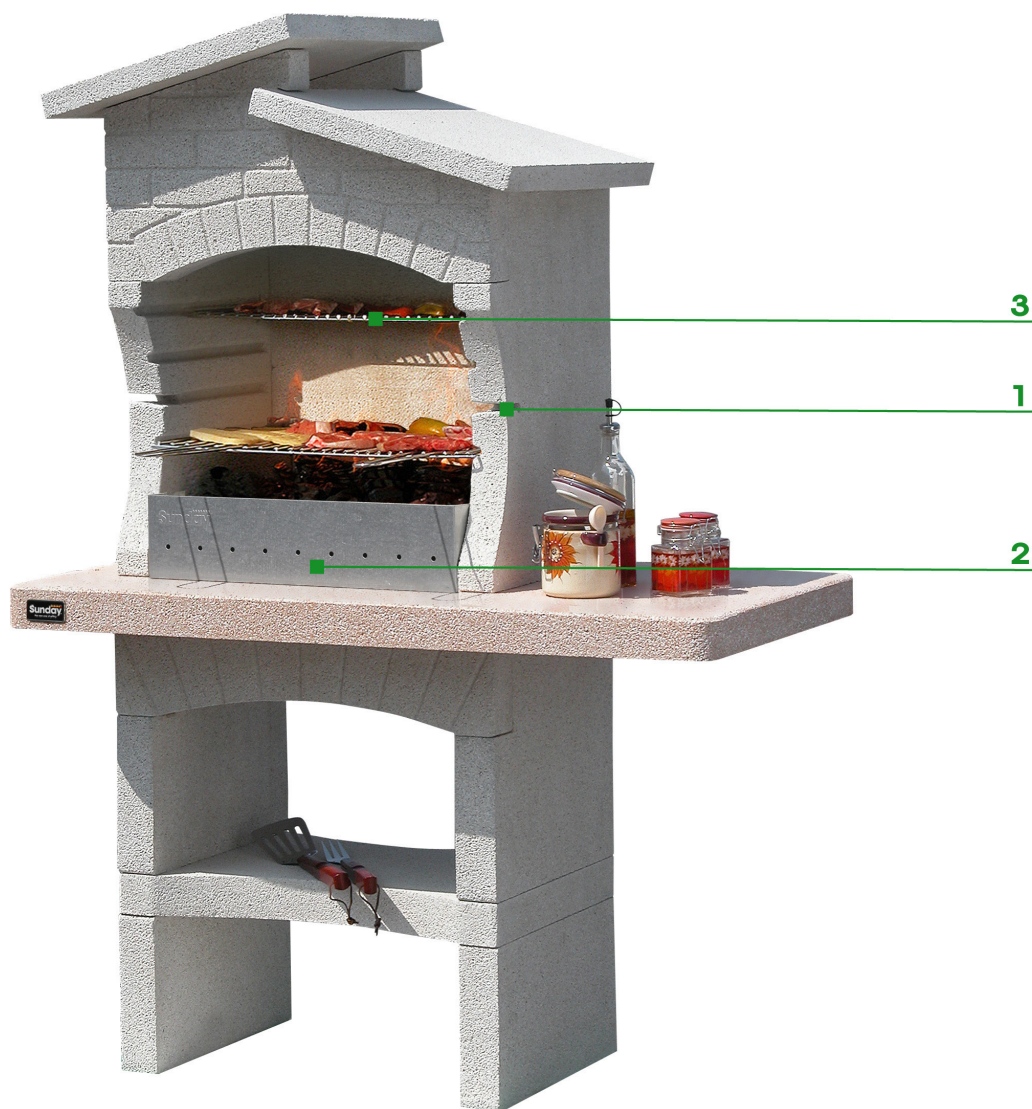

ALGERI LX

-  57679
8018459576795
-  57733
8018459577334
-  6/8
-  cm 60x40
Chromium plated grill
-  kg 495
-  82X60 H.145
-  48
-  42

-  Wood-burning
-  Pre-coloured
-  EASY FIRE system
-  Quick and easy assembly

- 1** Placement for spit.
- 2** Safety embers stop.
- 3** Warming grill pan.

 The worktop is in "Rosa Asiago".
BASIC.

DIMENSIONS

DESCRIPTION

Barbecue with natural colors, made of marble granulate. The structure is in "BIANCO CARRARA", while the worktop is in "ROSA ASIAGO", with drawer for accessories. Complete with chromium plated grill adjustable on four levels, extra fire bricks for thermal protection and EASY FIRE steel plate for easy coals lighting. Designed with placement for a SUNDAY® spit. Easy assembly with SUNDAY® BETONFAST special glue, available separately as accessory. Can be used with charcoal and wood.