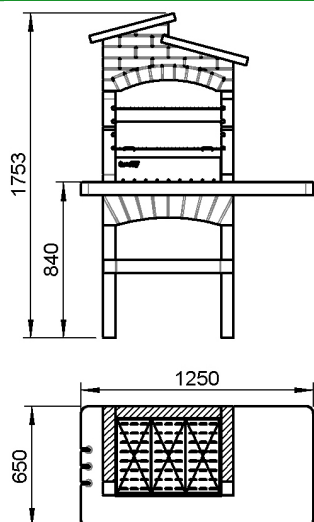

ALGERI LX

-  57679
8018459576795
-  57733
8018459577334
-  6/8
-  cm 60x40
Chromium plated grill
-  kg 495
-  82X60 H.145
-  48
-  42

-  Wood-burning
-  Pre-coloured
-  EASY FIRE system
-  Quick and easy assembly

- 1** Placement for spit.
- 2** Safety embers stop.
- 3** Warming grill pan.

 The worktop is in "Rosa Asiago".
BASIC.

DIMENSIONS

DESCRIPTION

Barbecue with natural colors, made of marble granulate. The structure is in "BIANCO CARRARA", while the worktop is in "ROSA ASIAGO", with drawer for accessories. Complete with chromium plated grill adjustable on four levels, extra fire bricks for thermal protection and EASY FIRE steel plate for easy coals lighting. Designed with placement for a SUNDAY® spit. Easy assembly with SUNDAY® BETONFAST special glue, available separately as accessory. Can be used with charcoal and wood.